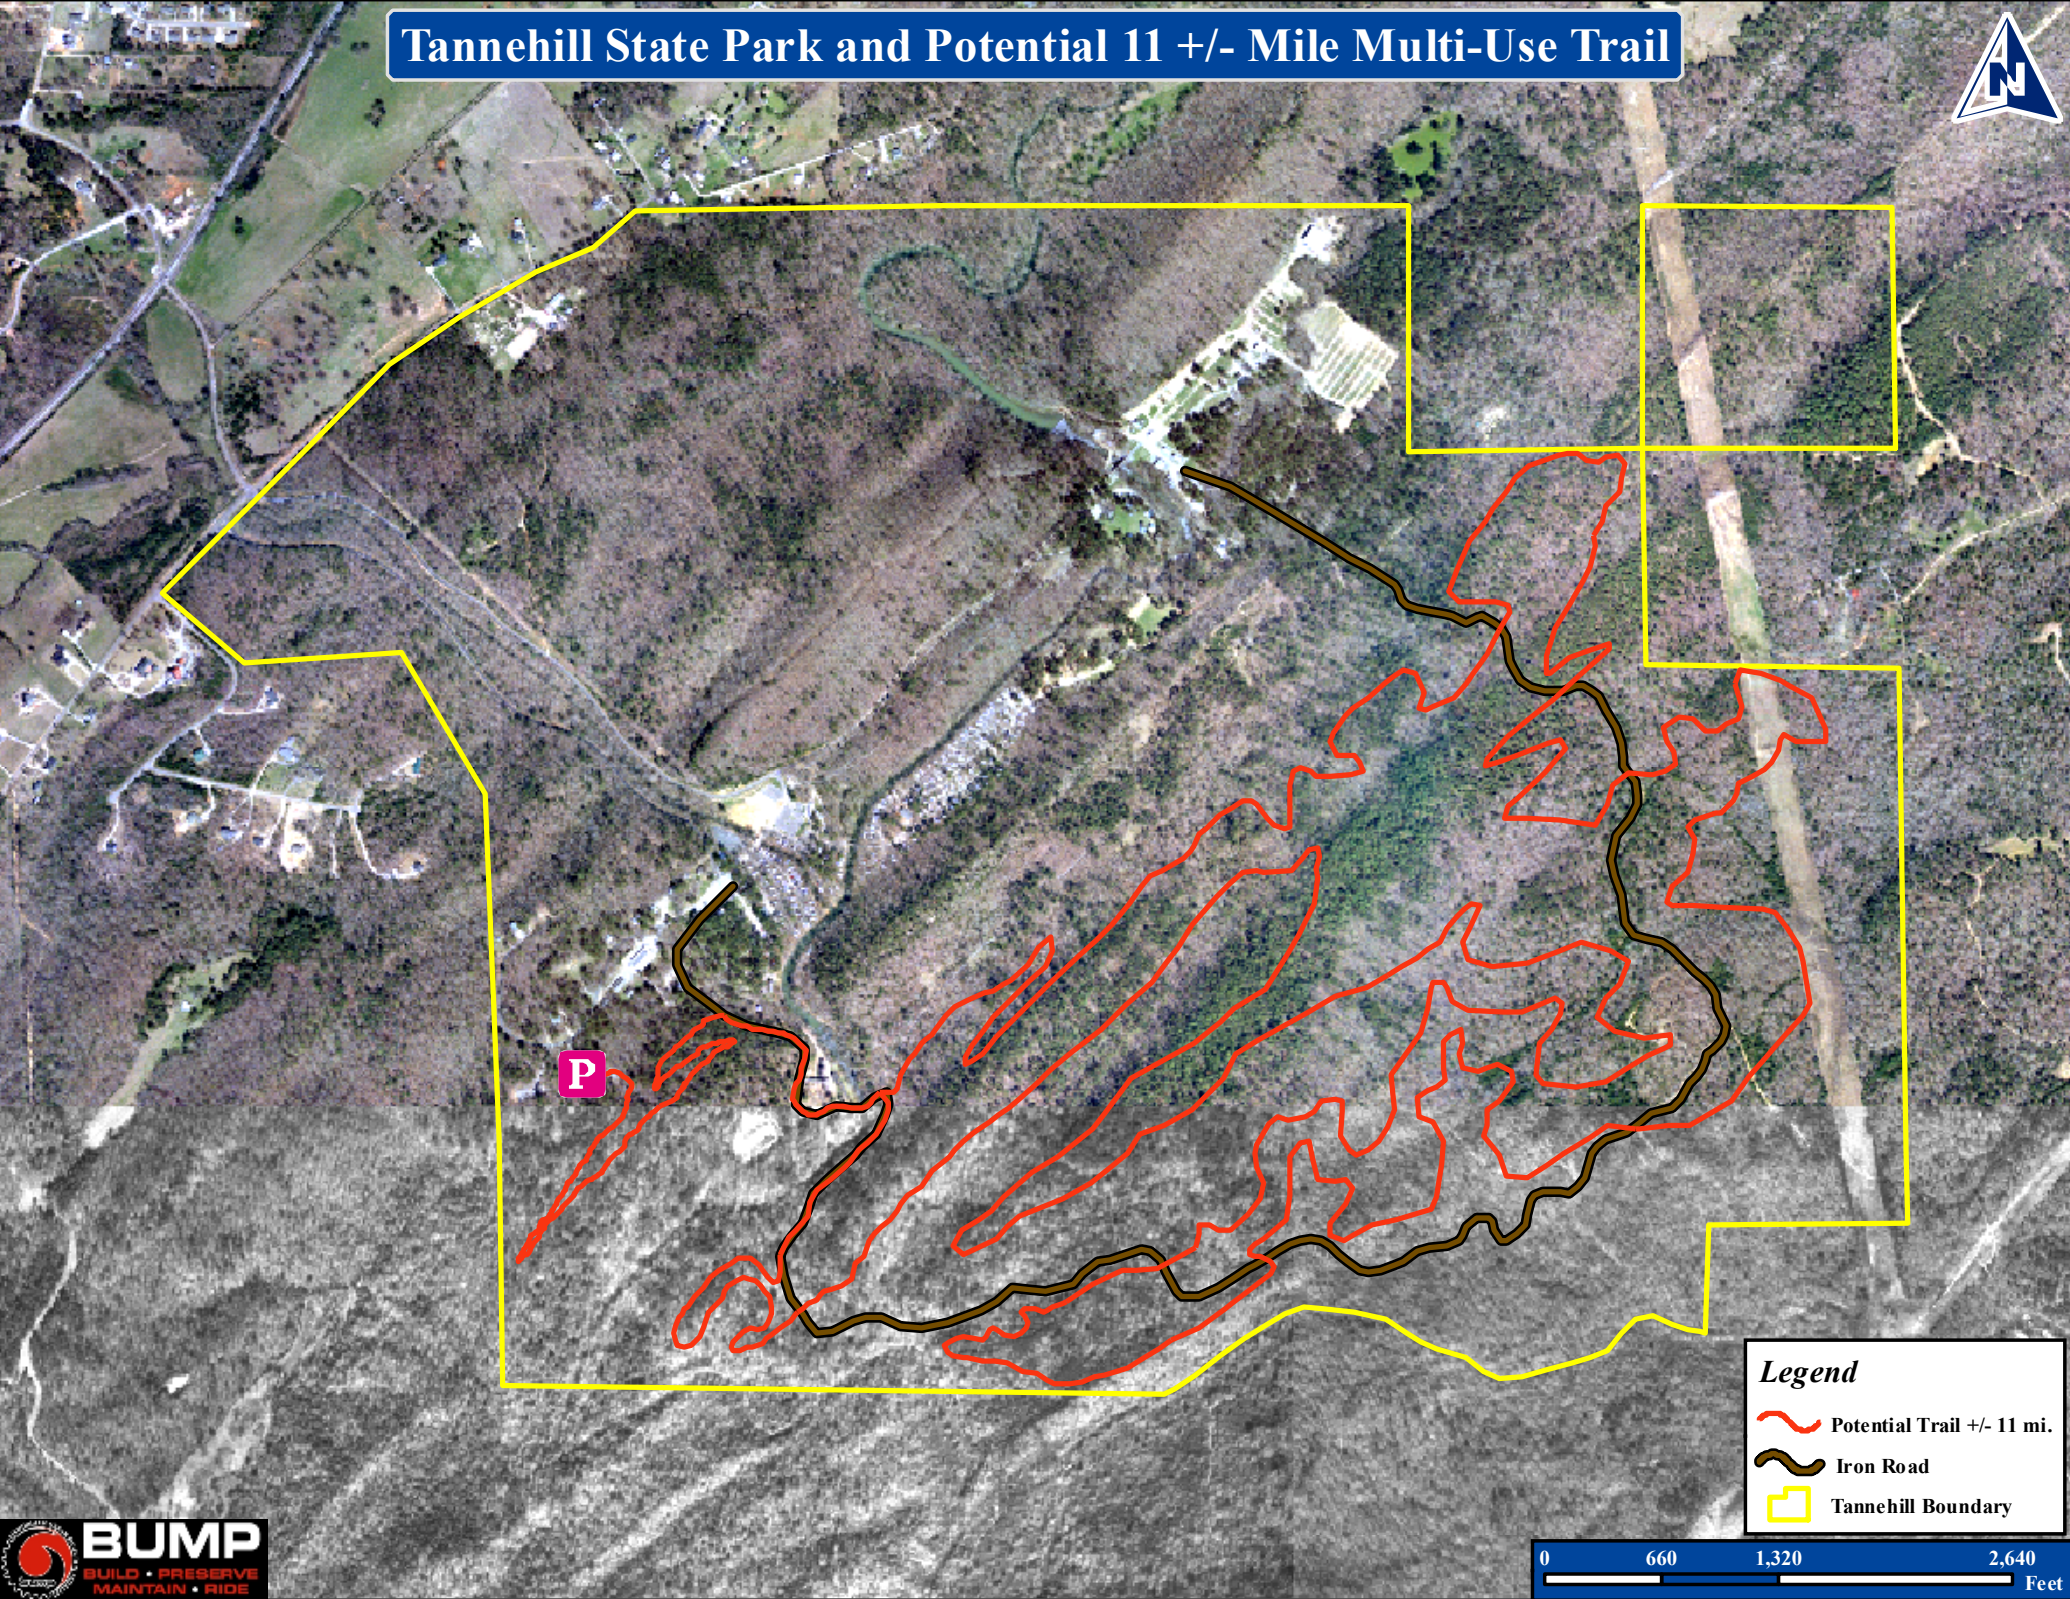

Tannehill State Park and Potential 11 +/- Mile Multi-Use Trail

Legend

- Potential Trail +/- 11 mi.
- Iron Road
- Tannehill Boundary